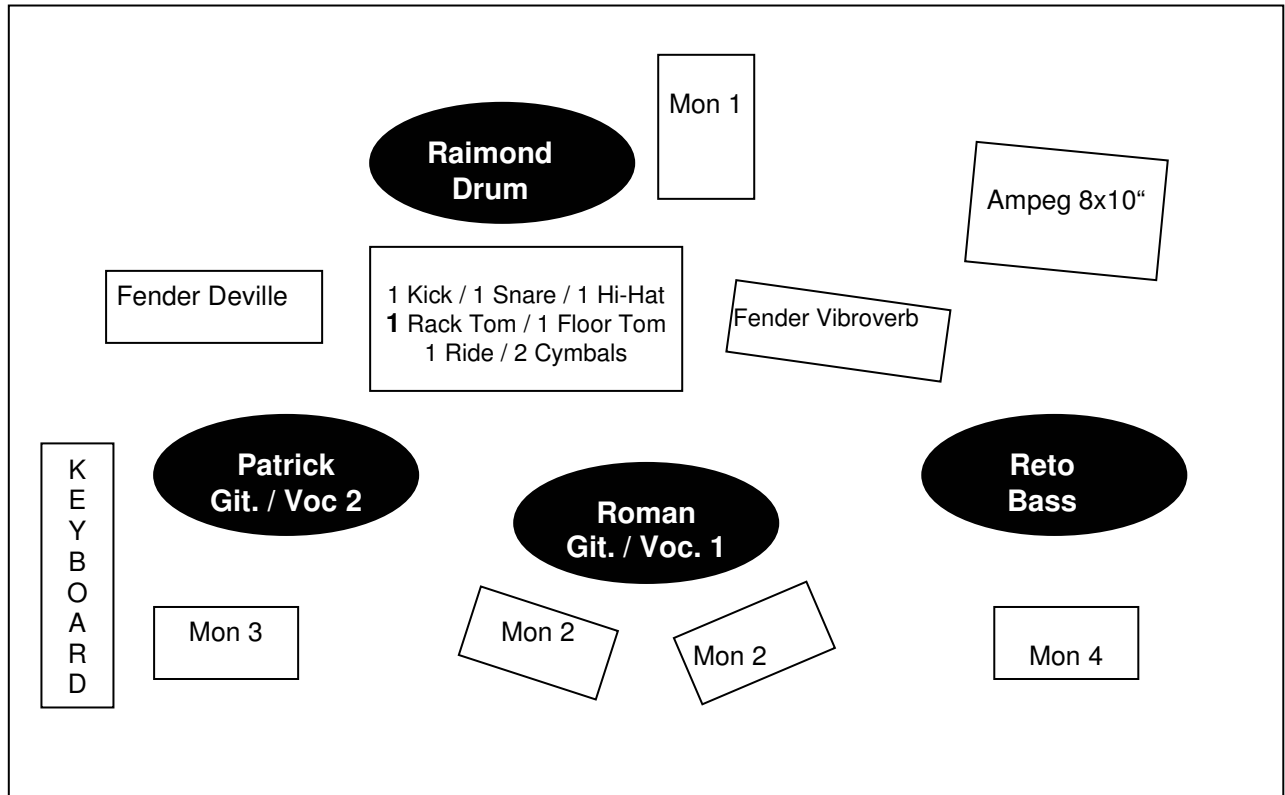

# SOLITUNE

## Technical Rider:

## Attention:

- Guitar-Amps may as well be put „sideways“ on small stages.
- We need a carpet to put the drums onto.
- Voc. 1 loves max. compression if possible.
- Keyboard is played over Patrick's Guitar Amp.